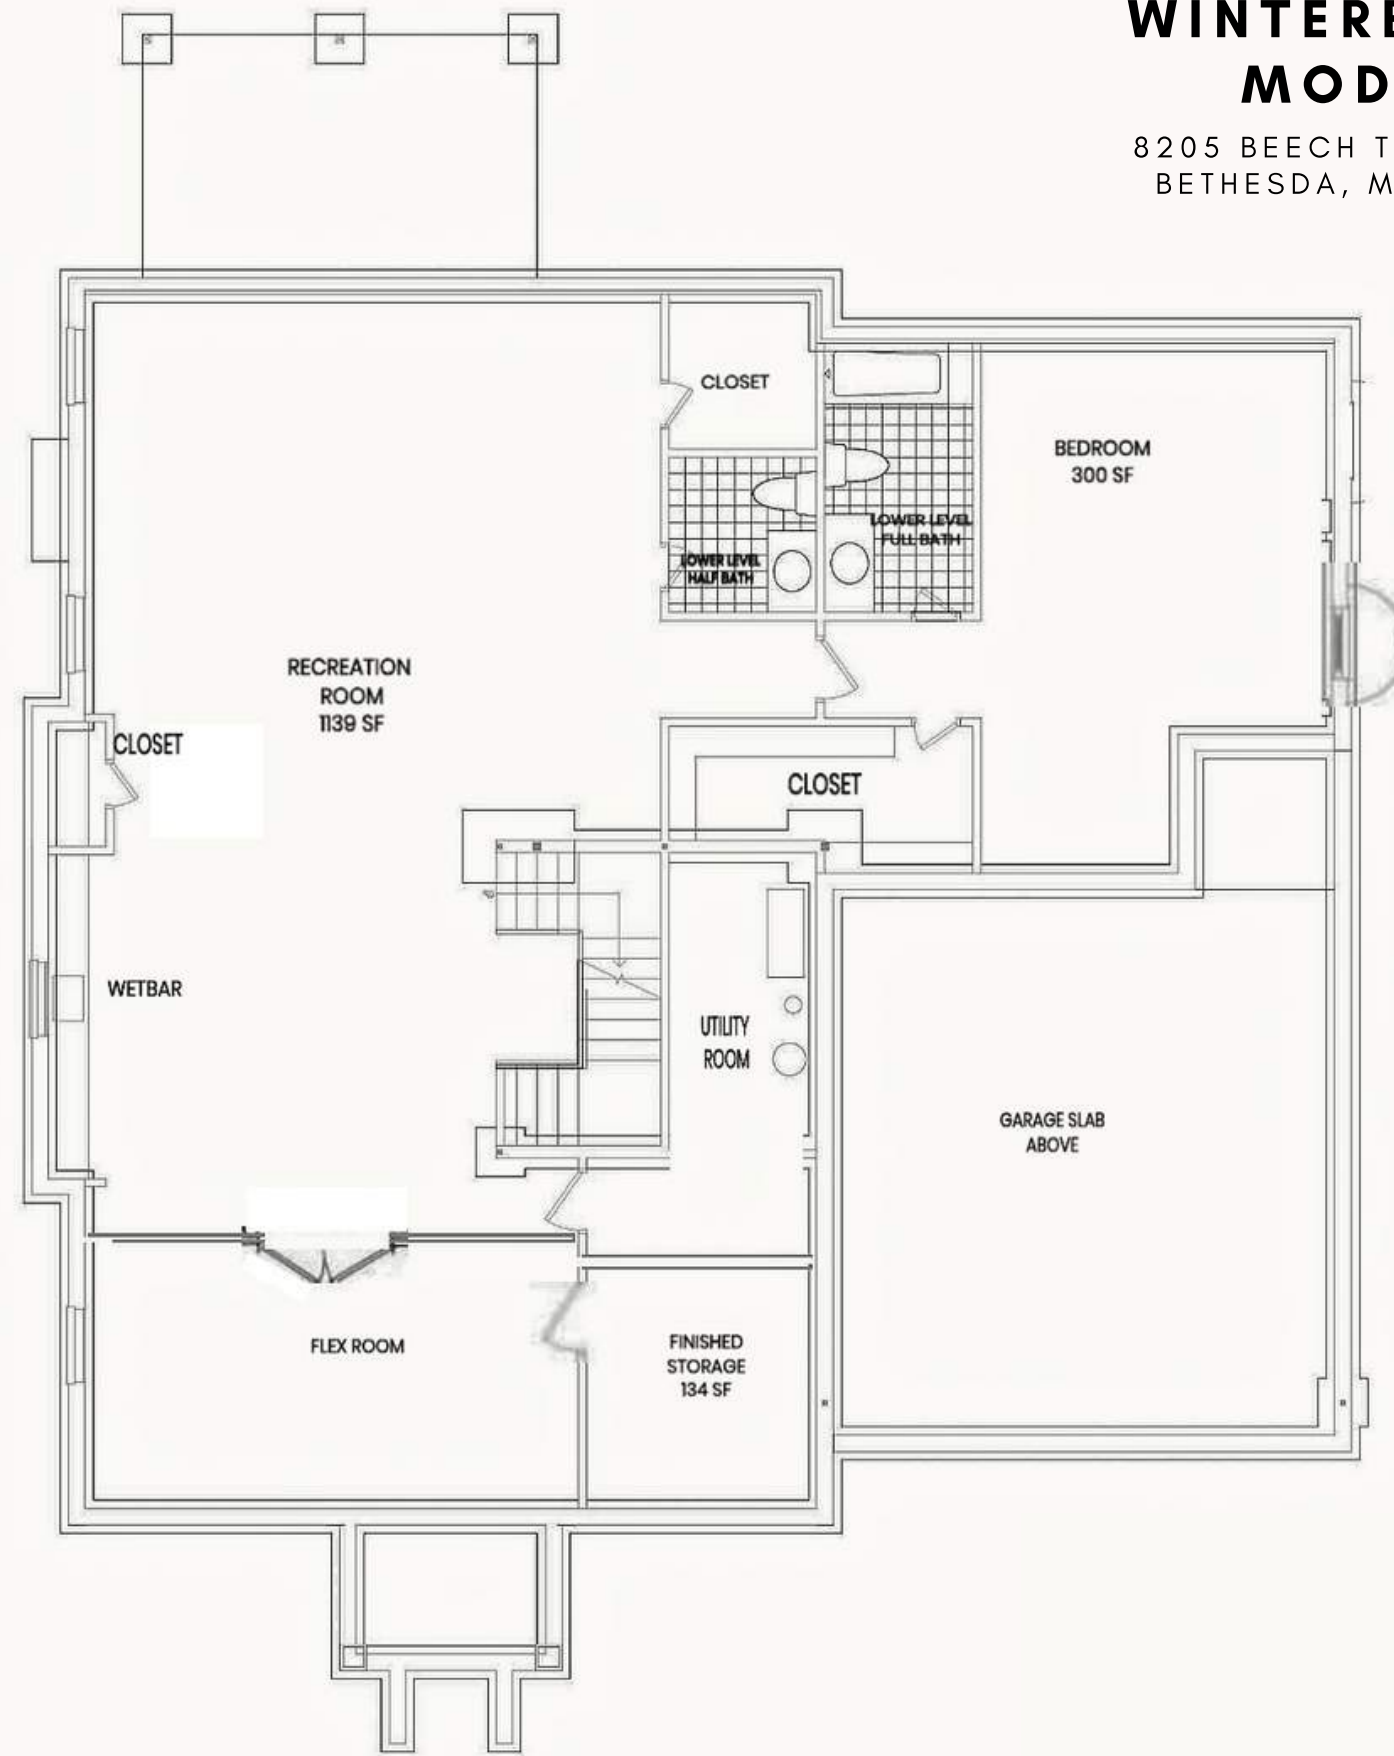

ARCHITECTURE & PLANS

8205 Beech Tree Road

Tildden

A HAVERFORD HOMES COMPANY

WINTERBERRY MODEL

8205 BEECH TREE ROAD
BETHESDA, MD. 20817

MAIN LEVEL

2094 SF

WINTERBERRY MODEL

8205 BEECH TREE ROAD
BETHESDA, MD. 20817

LOWER LEVEL

2084 SF

Although illustrations and specifications are believed to be correct at time publication accuracy cannot be guaranteed. The right is reserved to make changes, without notice or obligation. Windows, doors and room sizes may vary on the options and elevations selected. Optional items indicated are available at additional cost unless otherwise indicated in writing. This brochure is not part of any legal contract and is for marketing purposes only. © Copyright 2021 Tilden Partners, LLC. All Rights Reserved. Tilden Partners, LLC ("Seller")