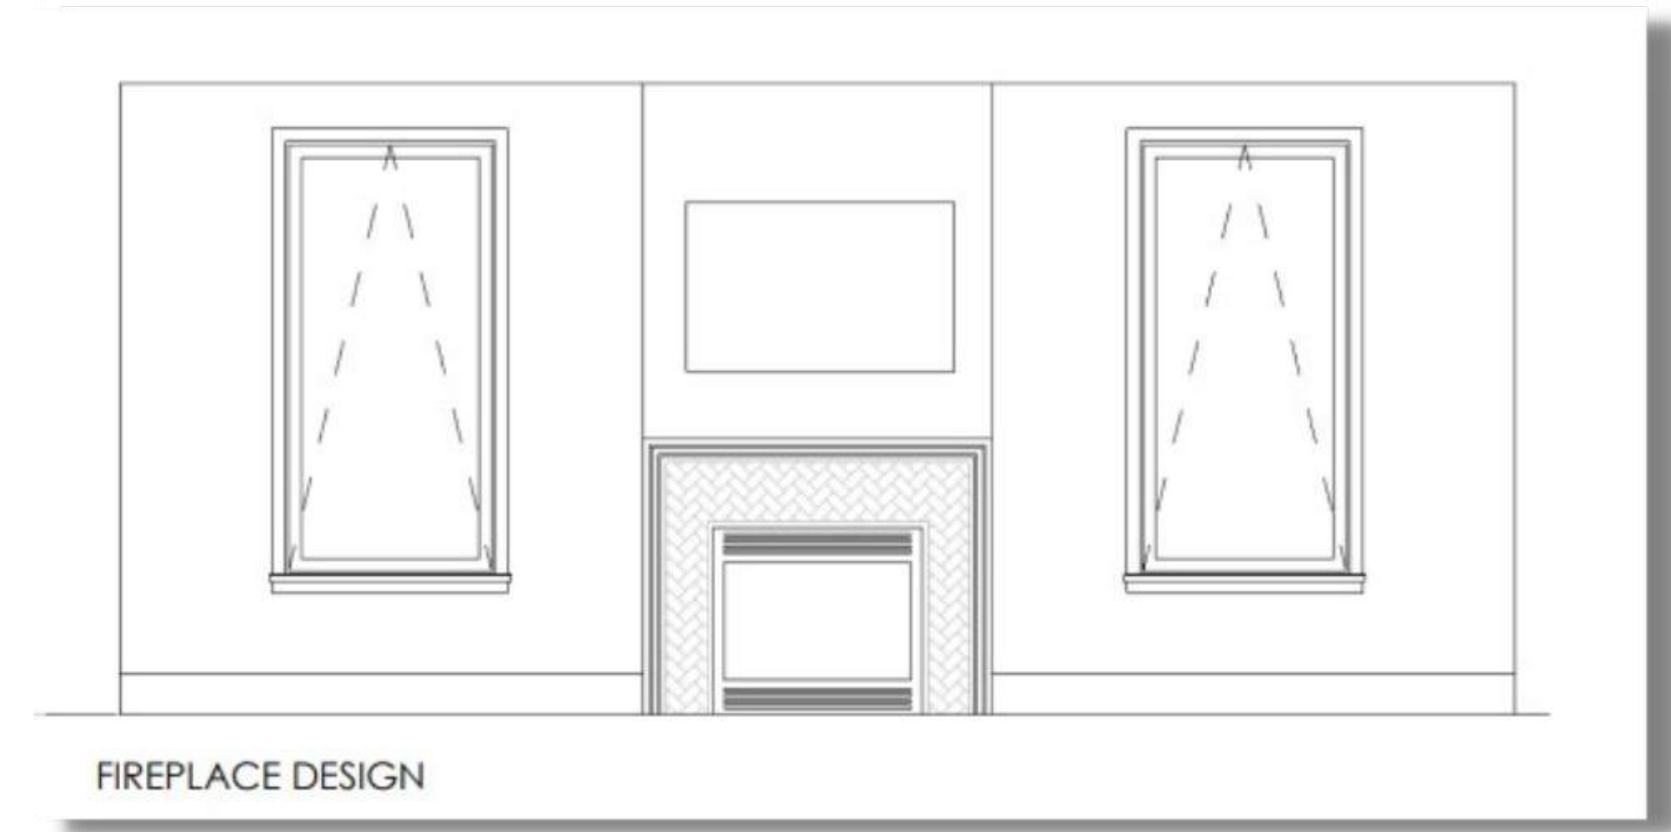

FIREPLACE DESIGN